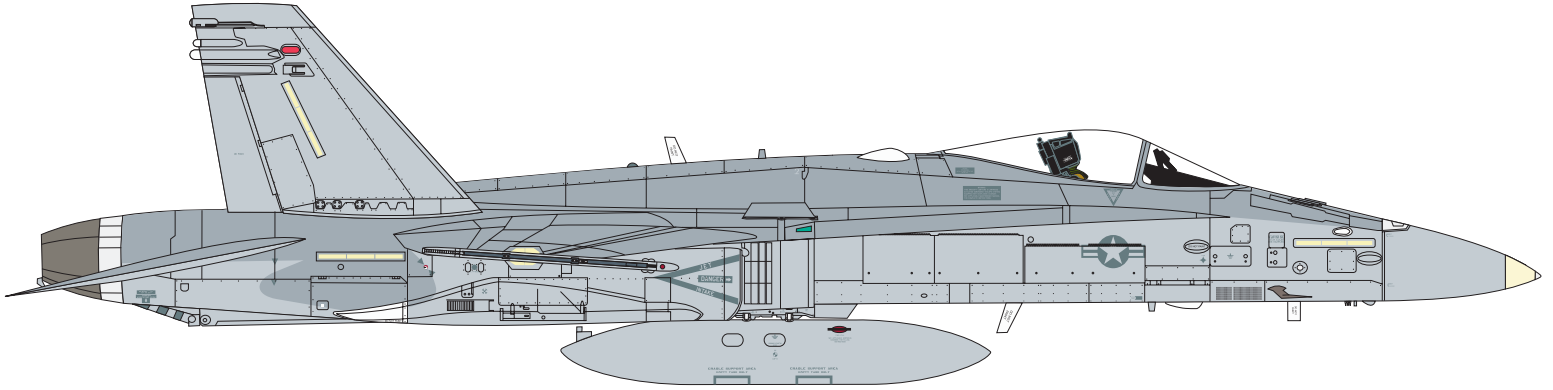

Current Paint Scheme for The F/A-18C

Inside of right Vertical Stabilizer

FS-33613

FS-36375

FS-36320

Inside of left Vertical Stabilizer