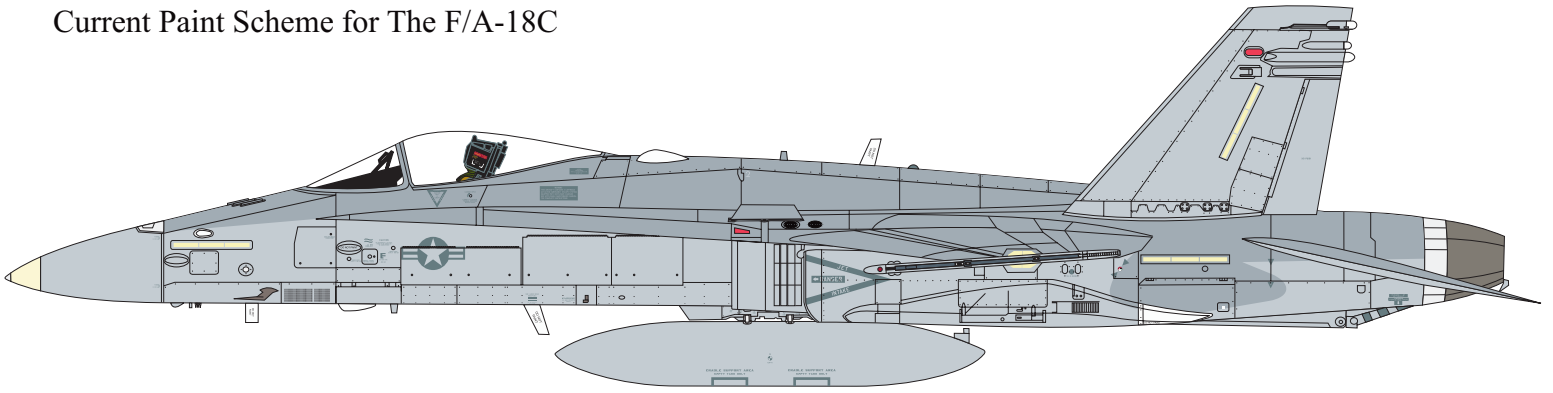

Current Paint Scheme for The F/A-18C

Inside of right Vertical Stabilizer

FS-33613

FS-36375

FS-36320

Inside of left Vertical Stabilizer